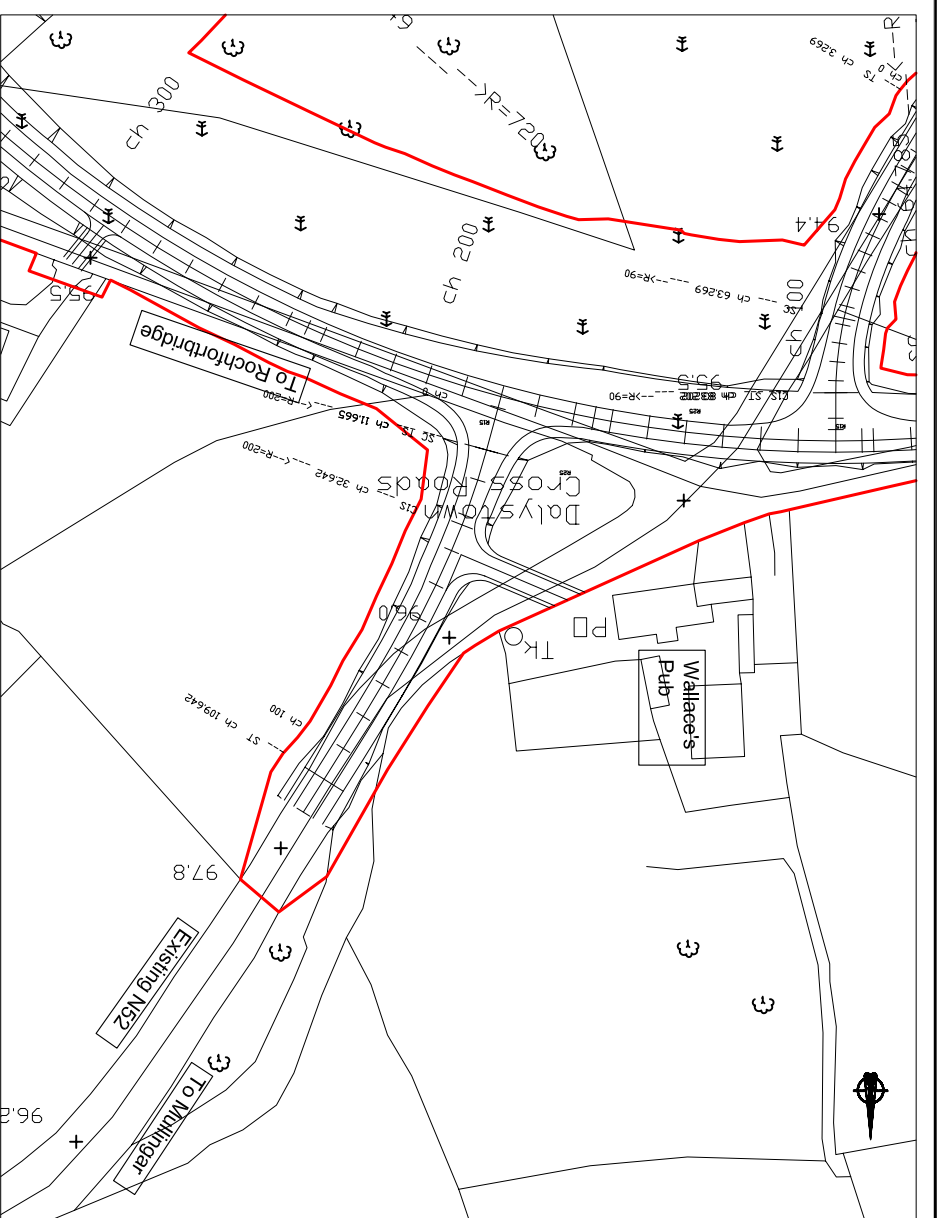

Tie-in to existing N52 at Dalystown (Southside)

Tie-in to existing N52 at Dalystown (Southside)

Datum 90.	
Existing	94.836
AI/C Change	94.795
Horizontal Alignment	94.774
TS	94.756
SC	94.380
CS	94.335
ST	94.110
Vertical Alignment	94.514
g=-0.567%	94.541
	94.527
	94.399
	94.141
	94.002
	93.914
	93.852
	93.826
	93.800
	93.773
	93.724
	93.698
	93.703
	93.724
	93.698
	93.672
	93.646
	93.620
	93.594
	93.568
	93.542
	93.516
	93.490
	93.464
	93.438
	93.412
	93.386
	93.360
	93.334
	93.308
	93.282
	93.256
	93.230
	93.204
	93.178
	93.152
	93.126
	93.100
	93.074
	93.048
	93.022
	92.996
	92.970
	92.944
	92.918
	92.892
	92.866
	92.840
	92.814
	92.788
	92.762
	92.736
	92.710
	92.684
	92.658
	92.632
	92.606
	92.580
	92.554
	92.528
	92.502
	92.476
	92.450
	92.424
	92.398
	92.372
	92.346
	92.320
	92.294
	92.268
	92.242
	92.216
	92.190
	92.164
	92.138
	92.112
	92.086
	92.060
	92.034
	92.008
	91.982
	91.956
	91.930
	91.904
	91.878
	91.852
	91.826
	91.800
	91.774
	91.748
	91.722
	91.696
	91.670
	91.644
	91.618
	91.592
	91.566
	91.540
	91.514
	91.488
	91.462
	91.436
	91.410
	91.384
	91.358
	91.332
	91.306
	91.280
	91.254
	91.228
	91.202
	91.176
	91.150
	91.124
	91.098
	91.072
	91.046
	91.020
	90.994
	90.968
	90.942
	90.916
	90.890
	90.864
	90.838
	90.812
	90.786
	90.760
	90.734
	90.708
	90.682
	90.656
	90.630
	90.604
	90.578
	90.552
	90.526
	90.500
	90.474
	90.448
	90.422
	90.396
	90.370
	90.344
	90.318
	90.292
	90.266
	90.240
	90.214
	90.188
	90.162
	90.136
	90.110
	90.084
	90.058
	90.032
	90.006
	90.000